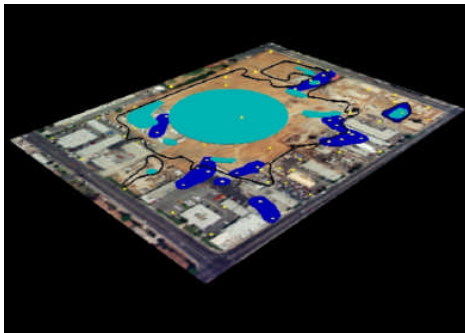

**Visualization Navigator
Waste Disposal, Inc Superfund Site, CA.**

VNL | GIS | Waste Disposal, Inc Superfund Site, CA.

Present Day Site Aerial

VNL | GIS | Waste Disposal, Inc Superfund Site, CA.

One of the Remedy Alternatives

Waste and Soil Layers

Site Gas and Liquids Conditions

Site Topography

Forecasted Remedy